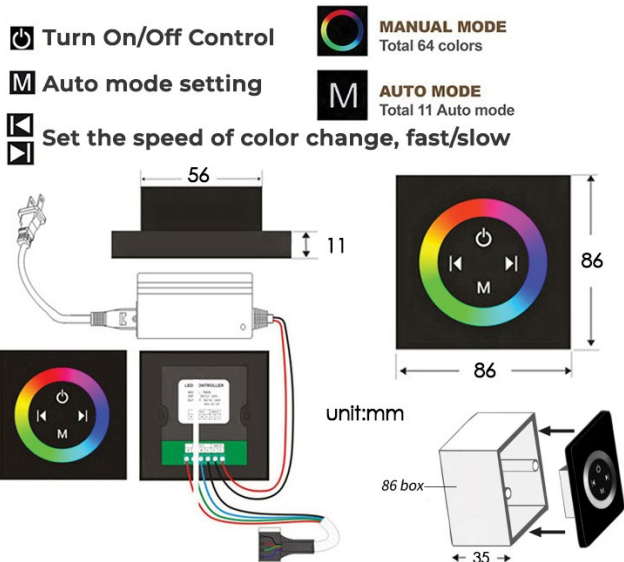

CHROME THERMOSTATIC TOUCH PANEL CONTROLLED LED RECESSED CEILING MOUNT MUSICAL RAINFALL SHOWER SYSTEM WITH HAND SHOWER AND 6 JETTED BODY SPRAYS SPECIFICATIONS

Shower Panel /Hose Material: 304 Stainless Steel
 Shower Head Size: 900*300 mm
 Showerheads Install: Embedded Ceiling Mounted
 Concealed Mixer Install: Wall-Mounted
 LED Shower Head Functions: Rainfall, Waterfall, Mist, Water Column
 Water Pressure: 0.3 MPA
 Water Flow: 16L/min~28L/min
 Shower Accessories Material: Brass
 LED Light: Need to Connect Power
 LED Light Color: 64 Color
 Shower Hose Length: 1.5M
 AC: 100-265V 50/60Hz
 Music: Need Bluetooth

Touch Panel Control

All dimensions and specifications are nominal and may vary. Use actual products for accuracy in critical situations.

Shower Mixer

Product shown is only for installation display purpose

Hand Shower

Flow Rate: 2.0 GPM / 7.6 LPM

Shower Mixer Connections

Spout

Body Jet

FEATURES

- Material: Brass
- Base Plate Height: 5-1/8"
- Base Plate Width: 5-1/8"
- Jet Surface Area: 3-1/8"
- Surface Depth: 1/4"
- Adjustment Angle: 5°
- Male NPT Connection: 1/2"
- Maximum Flow Rate: 2.5 GPM (9.5L/min) max @ 80 psi