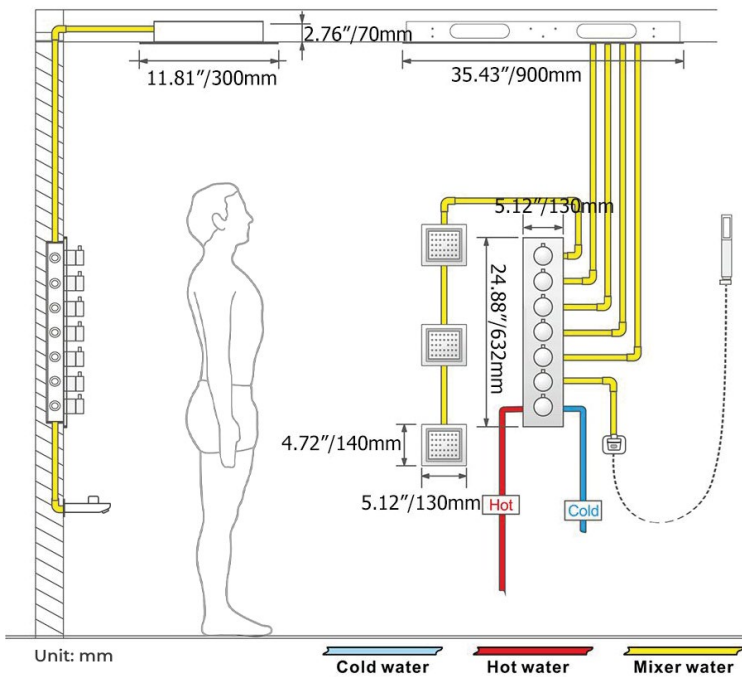

CHROME THERMOSTATIC TOUCH PANEL CONTROLLED LED RECESSED CEILING MOUNT MUSICAL RAINFALL SHOWER SYSTEM WITH HAND SHOWER AND 6 JETTED BODY SPRAYS SPECIFICATIONS

Shower Panel /Hose Material: 304 Stainless Steel
 Shower Head Size: 900*300 mm
 Showerheads Install: Embedded Ceiling Mounted
 Concealed Mixer Install: Wall-Mounted
 LED Shower Head Functions: Rainfall, Waterfall, Mist, Water Column
 Water Pressure: 0.3 MPA
 Water Flow: 16L/min~28L/min
 Shower Accessories Material: Brass
 LED Light: Need to Connect Power
 LED Light Color: 64 Color
 Shower Hose Length: 1.5M
 AC: 100-265V 50/60Hz
 Music: Need Bluetooth

Touch Panel Control

All dimensions and specifications are nominal and may vary. Use actual products for accuracy in critical situations.

Shower Mixer

Product shown is only for installation display purpose

Hand Shower

Flow Rate: 2.0 GPM / 7.6 LPM

Shower Mixer Connections

Spout

Body Jet

FEATURES

- Material: Brass
- Base Plate Height: 5-1/8"
- Base Plate Width: 5-1/8"
- Jet Surface Area: 3-1/8"
- Surface Depth: 1/4"
- Adjustment Angle: 5°
- Male NPT Connection: 1/2"
- Maximum Flow Rate: 2.5 GPM (9.5L/min) max @ 80 psi