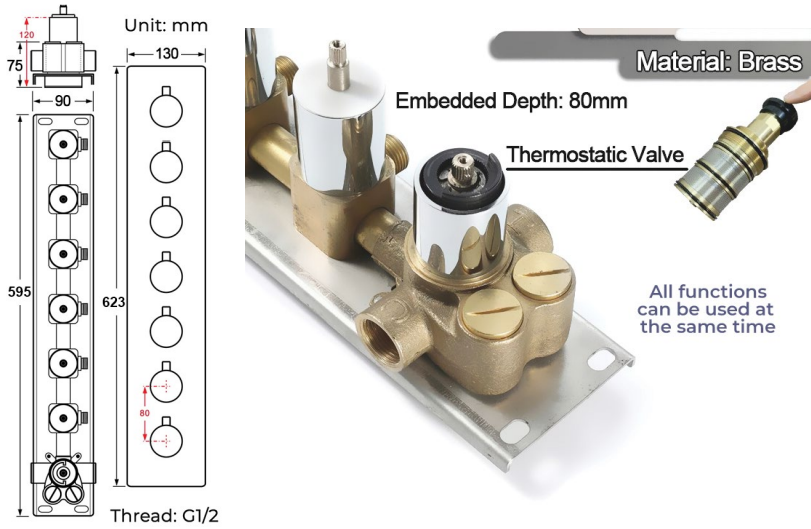

CHROME THERMOSTATIC TOUCH PANEL CONTROLLED LED RECESSED CEILING MOUNT MUSICAL RAINFALL SHOWER SYSTEM WITH HAND SHOWER AND 6 JETTED BODY SPRAYS SPECIFICATIONS

Shower Panel /Hose Material: 304 Stainless Steel
 Shower Head Size: 900*300 mm
 Showerheads Install: Embedded Ceiling Mounted
 Concealed Mixer Install: Wall-Mounted
 LED Shower Head Functions: Rainfall, Waterfall, Mist, Water Column
 Water Pressure: 0.3 MPA
 Water Flow: 16L/min~28L/min
 Shower Accessories Material: Brass
 LED Light: Need to Connect Power
 LED Light Color: 64 Color
 Shower Hose Length: 1.5M
 AC: 100-265V 50/60Hz
 Music: Need Bluetooth

Touch Panel Control

All dimensions and specifications are nominal and may vary. Use actual products for accuracy in critical situations.

Shower Mixer

Product shown is only for installation display purpose

Hand Shower

Flow Rate: 2.0 GPM / 7.6 LPM

Shower Mixer Connections

Spout

Body Jet

FEATURES

- Material: Brass
- Base Plate Height: 5-1/8"
- Base Plate Width: 5-1/8"
- Jet Surface Area: 3-1/8"
- Surface Depth: 1/4"
- Adjustment Angle: 5°
- Male NPT Connection: 1/2"
- Maximum Flow Rate: 2.5 GPM (9.5L/min) max @ 80 psi