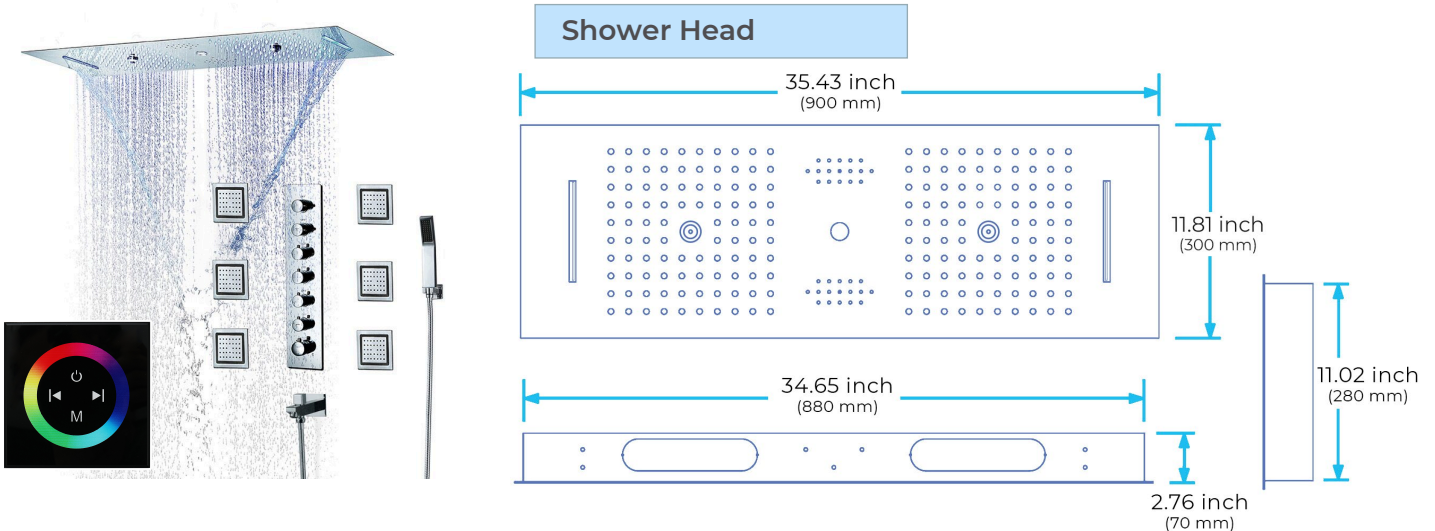

CHROME THERMOSTATIC TOUCH PANEL CONTROLLED LED RECESSED CEILING MOUNT MUSICAL RAINFALL SHOWER SYSTEM WITH HAND SHOWER AND 6 JETTED BODY SPRAYS SPECIFICATIONS

Shower Panel /Hose Material: 304 Stainless Steel
 Shower Head Size: 900*300 mm
 Showerheads Install: Embedded Ceiling Mounted
 Concealed Mixer Install: Wall-Mounted
 LED Shower Head Functions: Rainfall, Waterfall, Mist, Water Column
 Water Pressure: 0.3 MPA
 Water Flow: 16L/min~28L/min
 Shower Accessories Material: Brass
 LED Light: Need to Connect Power
 LED Light Color: 64 Color
 Shower Hose Length: 1.5M
 AC: 100-265V 50/60Hz
 Music: Need Bluetooth

Touch Panel Control

All dimensions and specifications are nominal and may vary. Use actual products for accuracy in critical situations.

Shower Mixer

Product shown is only for installation display purpose

Hand Shower

Flow Rate: 2.0 GPM / 7.6 LPM

Shower Mixer Connections

Spout

Body Jet

FEATURES

- Material: Brass
- Base Plate Height: 5-1/8"
- Base Plate Width: 5-1/8"
- Jet Surface Area: 3-1/8"
- Surface Depth: 1/4"
- Adjustment Angle: 5°
- Male NPT Connection: 1/2"
- Maximum Flow Rate: 2.5 GPM (9.5L/min) max @ 80 psi