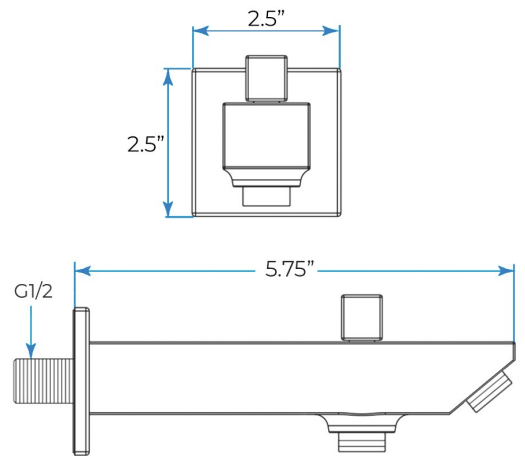

CHROME THERMOSTATIC TOUCH PANEL CONTROLLED LED RECESSED CEILING MOUNT MUSICAL RAINFALL SHOWER SYSTEM WITH HAND SHOWER AND 6 JETTED BODY SPRAYS SPECIFICATIONS

Shower Panel /Hose Material: 304 Stainless Steel
 Shower Head Size: 900*300 mm
 Showerheads Install: Embedded Ceiling Mounted
 Concealed Mixer Install: Wall-Mounted
 LED Shower Head Functions: Rainfall, Waterfall, Mist, Water Column
 Water Pressure: 0.3 MPA
 Water Flow: 16L/min~28L/min
 Shower Accessories Material: Brass
 LED Light: Need to Connect Power
 LED Light Color: 64 Color
 Shower Hose Length: 1.5M
 AC: 100-265V 50/60Hz
 Music: Need Bluetooth

Touch Panel Control

All dimensions and specifications are nominal and may vary. Use actual products for accuracy in critical situations.

Shower Mixer

Product shown is only for installation display purpose

Hand Shower

Flow Rate: 2.0 GPM / 7.6 LPM

Shower Mixer Connections

Spout

Body Jet

FEATURES

- Material: Brass
- Base Plate Height: 5-1/8"
- Base Plate Width: 5-1/8"
- Jet Surface Area: 3-1/8"
- Surface Depth: 1/4"
- Adjustment Angle: 5°
- Male NPT Connection: 1/2"
- Maximum Flow Rate: 2.5 GPM (9.5L/min) max @ 80 psi