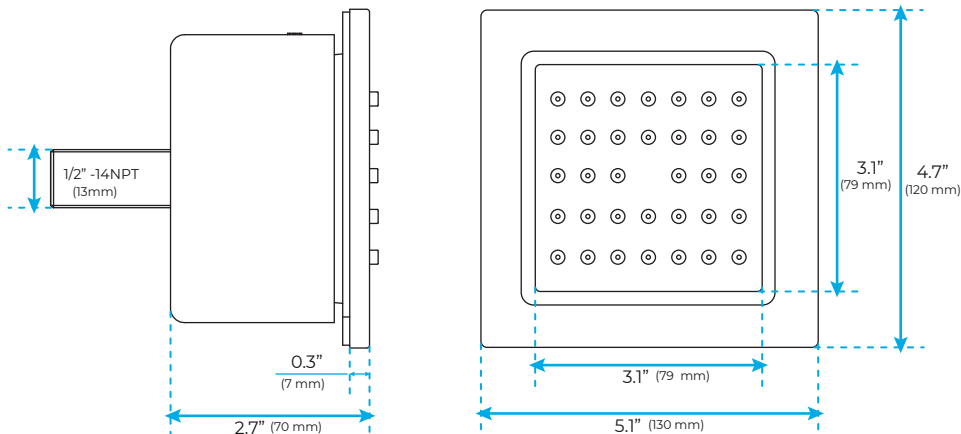

CHROME THERMOSTATIC TOUCH PANEL CONTROLLED LED RECESSED CEILING MOUNT MUSICAL RAINFALL SHOWER SYSTEM WITH HAND SHOWER AND 6 JETTED BODY SPRAYS SPECIFICATIONS

Shower Panel /Hose Material: 304 Stainless Steel
 Shower Head Size: 900*300 mm
 Showerheads Install: Embedded Ceiling Mounted
 Concealed Mixer Install: Wall-Mounted
 LED Shower Head Functions: Rainfall, Waterfall, Mist, Water Column
 Water Pressure: 0.3 MPA
 Water Flow: 16L/min~28L/min
 Shower Accessories Material: Brass
 LED Light: Need to Connect Power
 LED Light Color: 64 Color
 Shower Hose Length: 1.5M
 AC: 100-265V 50/60Hz
 Music: Need Bluetooth

Touch Panel Control

All dimensions and specifications are nominal and may vary. Use actual products for accuracy in critical situations.

Shower Mixer

Product shown is only for installation display purpose

Hand Shower

Flow Rate: 2.0 GPM / 7.6 LPM

Shower Mixer Connections

Spout

Body Jet

FEATURES

- Material: Brass
- Base Plate Height: 5-1/8"
- Base Plate Width: 5-1/8"
- Jet Surface Area: 3-1/8"
- Surface Depth: 1/4"
- Adjustment Angle: 5°
- Male NPT Connection: 1/2"
- Maximum Flow Rate: 2.5 GPM (9.5L/min) max @ 80 psi