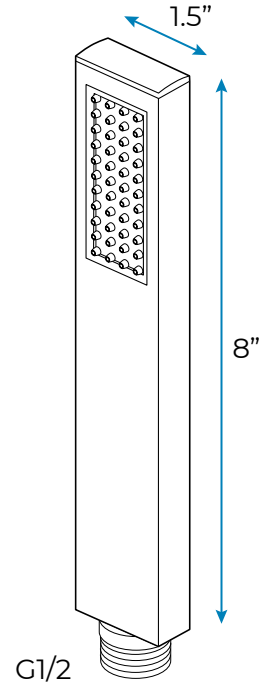

CHROME THERMOSTATIC TOUCH PANEL CONTROLLED LED RECESSED CEILING MOUNT MUSICAL RAINFALL SHOWER SYSTEM WITH HAND SHOWER AND 6 JETTED BODY SPRAYS SPECIFICATIONS

Shower Panel /Hose Material: 304 Stainless Steel
 Shower Head Size: 900*300 mm
 Showerheads Install: Embedded Ceiling Mounted
 Concealed Mixer Install: Wall-Mounted
 LED Shower Head Functions: Rainfall, Waterfall, Mist, Water Column
 Water Pressure: 0.3 MPA
 Water Flow: 16L/min~28L/min
 Shower Accessories Material: Brass
 LED Light: Need to Connect Power
 LED Light Color: 64 Color
 Shower Hose Length: 1.5M
 AC: 100-265V 50/60Hz
 Music: Need Bluetooth

Touch Panel Control

All dimensions and specifications are nominal and may vary. Use actual products for accuracy in critical situations.

Shower Mixer

Product shown is only for installation display purpose

Hand Shower

Flow Rate: 2.0 GPM / 7.6 LPM

Shower Mixer Connections

Spout

Body Jet

FEATURES

- Material: Brass
- Base Plate Height: 5-1/8"
- Base Plate Width: 5-1/8"
- Jet Surface Area: 3-1/8"
- Surface Depth: 1/4"
- Adjustment Angle: 5°
- Male NPT Connection: 1/2"
- Maximum Flow Rate: 2.5 GPM (9.5L/min) max @ 80 psi